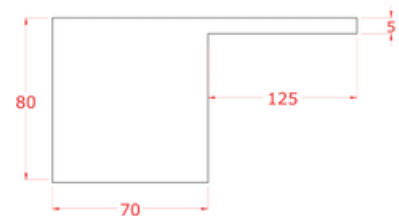

PVC/Acrylic Waterfall

Perhaps our best selling water feature types because of their sheer visual impact and flexibility. Typically a hidden feature, our waterfalls and their variations come in virtually any length by adding each other.

Features

- Classic look and design
- Standard sheeting fall looks amazing
- 300,600,900,1200,1500mm wide , 200mm extended lip
- Material - PVC/ACRYLIC
- Maximum installation height as recommended below

Water fall comes with removable /replacable LED strip light. It comes with a remote control capable to control lighting type & pattern.

- It is possible to change light colour between even fixed colours
- Seven fixed colours blinking
- Different speed of colour changing
- Brightness adjustment.

The colours available are, White ,Red, Light green, Blue / purple, Yellow, Dark green & Pink. Once you set desired effect the system comes with same colour and effect, Whenever you switch on/off till you change the programme.

WIRING & DRIVER

It comes with 5 mtr standard wiring with LED driver AC adaptor. For more length you may please cut cable appropriately & extend cable & connect with same adaptors. These adaptors are not water proof so please protect accordingly.

Technical Specification

Picture	Effect	Ref Code	Connection in mm	Flow details in LPM	MAX Recommended height in mm	Dimensions in mm			
						A	B	C	D
		ASWF300A	40mm	50	300	300	70	80	130
		ASWF600A	40mm	100	750	600	70	80	130
		ASWF900A	2x40mm	150	1000	900	70	80	130
		ASWF1200A	2x40mm	200	1200	1200	70	80	130

1. NOTE: 1. Please change the battery if system is not allowing you to change the desired pattern.
   2. You shall install more than recommended height but please expect an unclear sheet fall in the bottom portion.