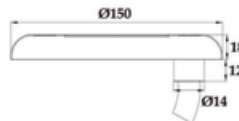

Product Details

- **Body Material**
  Stainless steel 316/304
- **Lifespan**
  ≥50,000 Hours
- **Wire**
  VDE Certification
- **Lens Material**
  PC
- **Working Temperature**
  -20°C ~ 40°C
- **Light Source**
  CREE

Technical Specification

Ref. Code	LED Brand	Power Options	Control Options	Voltage	Beam Angle
ASWM10SS	CREE	10W	Single Color	12V/24V DC	120°
ASWM18SS		18W	RGB(4 Wires)		
		35W	Single Color		
ASWM25SS	CREE	18W	Single Color	12V/24V AC/DC	120°
		25W	RGB	12V/24V AC	
ASWM35SS		35W	RGB(4 Wires)	12V/24V DC	
ASWM60SS		60W	Single Color	12V/24V AC/DC	
		25W(RGBW)	RGBW(5 Wires)	12V/24V DC	

Note: Standard Angle is 120°