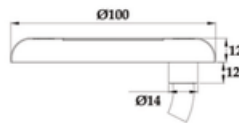

Product Details

- **Body Material**
  Stainless steel 316/304
- **Lifespan**
  ≥50,000 Hours
- **Wire**
  VDE Certification
- **Lens Material**
  PC
- **Working Temperature**
  -20°C ~ 40°C
- **Light Source**
  CREE

Technical Specification

Ref. Code	LED Brand	Power Options	Control Options	Voltage	Beam Angle
ASWM10SS	CREE	10W	Single Color	12V/24V DC	120°
ASWM18SS		18W	RGB(4 Wires)		
		35W	Single Color		
ASWM25SS	CREE	18W	Single Color	12V/24V AC/DC	120°
		25W	RGB	12V/24V AC	
ASWM35SS		35W	RGB(4 Wires)	12V/24V DC	
ASWM60SS		60W	Single Color	12V/24V AC/DC	
		25W(RGBW)	RGBW(5 Wires)	12V/24V DC	

Note: Standard Angle is 120°