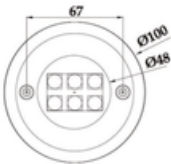

Wall Mounted Lights

AQVASTAR - All stainless steel sleek design flat wall mounted lights are unique in design with unparalleled finish and quality

ASWM 18SS

Product Details

- **Body Material**
  Stainless steel 316/304
- **Lifespan**
  ≥50,000 Hours
- **Wire**
  VDE Certification
- **Lens Material**
  PC
- **Working Temperature**
  -20°C ~ 40°C
- **Light Source**
  CREE

Technical Specification

Ref. Code	LED Brand	Power Options	Control Options	Voltage	Beam Angle
ASWM10SS	CREE	10W	Single Color	12V/24V DC	120°
ASWM18SS		18W	RGB(4 Wires)		
		35W	Single Color		
ASWM25SS	CREE	18W	Single Color	12V/24V AC/DC	120°
		25W	RGB	12V/24V AC	
ASWM35SS		35W	RGB(4 Wires)	12V/24V DC	
ASWM60SS		60W	Single Color	12V/24V AC/DC	
		25W(RGBW)	RGBW(5 Wires)	12V/24V DC	

Note: Standard Angle is 120°