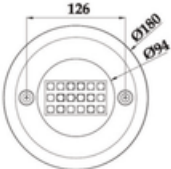

Product Details

- **Body Material**
  Stainless steel 316/304
- **Lifespan**
  ≥50,000 Hours
- **Wire**
  VDE Certification
- **Lens Material**
  PC
- **Working Temperature**
  -20°C ~ 40°C
- **Light Source**
  CREE

Technical Specification

Ref. Code	LED Brand	Power Options	Control Options	Voltage	Beam Angle
ASWM10SS	CREE	10W	Single Color	12V/24V DC	120°
ASWM18SS		18W	RGB(4 Wires)		
		35W	Single Color		
ASWM25SS	CREE	18W	Single Color	12V/24V AC/DC	120°
		25W	RGB	12V/24V AC	
ASWM35SS		35W	RGB(4 Wires)	12V/24V DC	
ASWM60SS		60W	Single Color	12V/24V AC/DC	
		25W(RGBW)	RGBW(5 Wires)	12V/24V DC	

Note: Standard Angle is 120°