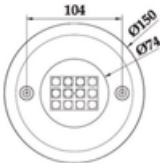

Wall Mounted Lights

AQVASTAR - All stainless steel sleek design flat wall mounted lights are unique in design with unparalleled finish and quality

ASWM 35SS

Product Details

- **Body Material**
  Stainless steel 316/304
- **Lifespan**
  ≥50,000 Hours
- **Wire**
  VDE Certification
- **Lens Material**
  PC
- **Working Temperature**
  -20°C ~ 40°C
- **Light Source**
  CREE

Technical Specification

Ref. Code	LED Brand	Power Options	Control Options	Voltage	Beam Angle
ASWM10SS	CREE	10W	Single Color	12V/24V DC	120°
ASWM18SS		18W	RGB(4 Wires)		
		35W	Single Color		
ASWM25SS	CREE	18W	Single Color	12V/24V AC/DC	120°
		25W	RGB	12V/24V AC	
ASWM35SS		35W	RGB(4 Wires)	12V/24V DC	
ASWM60SS		60W	Single Color	12V/24V AC/DC	
		25W(RGBW)	RGBW(5 Wires)	12V/24V DC	

Note: Standard Angle is 120°