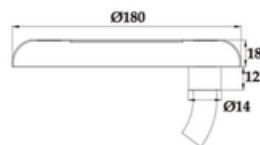

Wall Mounted Lights

AQVASTAR - All stainless steel sleek design flat wall mounted lights are unique in design with unparalleled finish and quality

ASWM 6SS

ASWM 18SS

ASWM 35SS

Product Details

-  **Body Material**
Stainless steel 316/304
-  **Lifespan**
≥50,000 Hours
-  **Wire**
VDE Certification
-  **Lens Material**
PC
-  **Working Temperature**
-20°C ~ 40°C
-  **Light Source**
CREE

Technical Specification

| Ref. Code | LED Brand | Power Options | Control Options | Voltage | Beam Angle |
|-----------|-----------|---------------|-----------------|---------------|------------|
| ASWM10SS | CREE | 10W | Single Color | 12V/24V DC | 120° |
| ASWM18SS | | 18W | RGB(4 Wires) | | |
| | | 35W | Single Color | | |
| ASWM25SS | CREE | 18W | Single Color | 12V/24V AC/DC | 120° |
| | | 25W | RGB | 12V/24V AC | |
| ASWM35SS | | 35W | RGB(4 Wires) | 12V/24V DC | |
| ASWM60SS | | 60W | Single Color | 12V/24V AC/DC | |
| | | 25W(RGBW) | RGBW(5 Wires) | 12V/24V DC | |