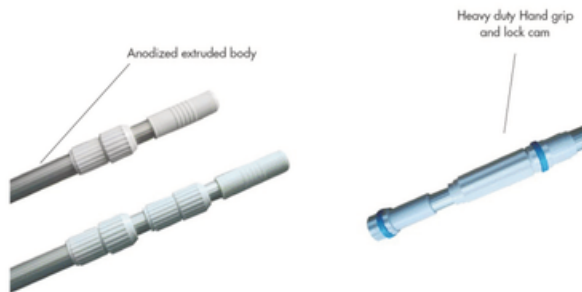

Telescopic pole

- Features 1 mm thick heavy duty weight anodized extruded aluminium corrugated/ ribbed style poles.
- Durable fast lock telescopic pole with smooth grips and external locking cams.
- Length adjusts easily.
- Pole features standard 1 1/4" (32mm) diameter.
- To fit any standard international style rake, skimmer, brush & vacuum head.

Ref. Code	Product Details
AS412	4 - 12' Pole corrugated, Silver color
AS816	8 - 16' Pole corrugated, Silver color
AS1030	9 - 27' Pole corrugated, Silver color