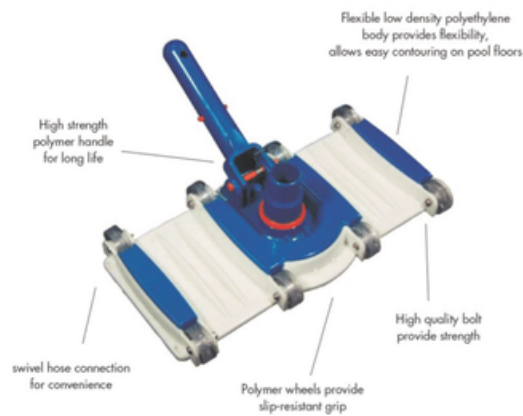

## Contoured Leaf Skimmer

- Lightweight contoured design effortlessly skims leaves and debris floating on water's surface
- Reinforced corrosion resist plastic frame prevents scratches on pool walls
- Durable pocket screening made of close netting (5 microns)
- Works with any standard 1 1/4" (32mm) diameter pole

## Contoured leaf rake

15" deep net for perfect deep skimming

heavy duty plastic handle

- Lightweight contoured design effortlessly skims leaves and debris from the bottom of the pool
- Reinforced corrosion resist plastic frame prevents scratches on pool walls
- Durable pocket screening made of close netting (5 microns)
- Works with any standard 1 1/4" (32mm) diameter pole

## Flex Vacuum Head

Flexible low density polyethylene body provides flexibility, allows easy contouring on pool floors

High strength polymer handle for long life

swivel hose connection for convenience

Polymer wheels provide slip-resistant grip

High quality bolt provide strength

- Designed for hard-surface pools, weighted flexible body resists floating
- High strength polymer quick change handle fits standard 1-1/4" (32mm) diameter pole and swivel vacuum connector fits 1-1/2" (38mm) diameter hose