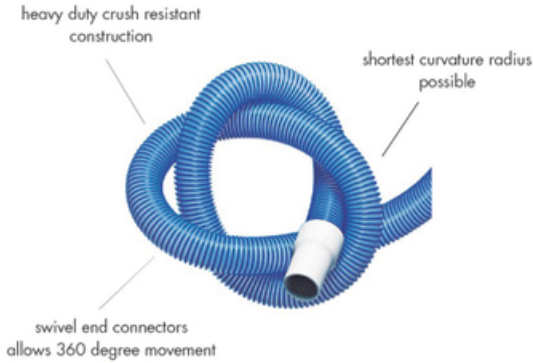

High quality bolt provide strength

- Designed for hard-surface pools, weighted flexible body resists floating
- High strength polymer quick change handle fits standard 1-1/4" (32mm) diameter pole and swivel vacuum connector fits 1-1/2" (38mm) diameter hose

## Aluminium Vacuum Head

Aluminium body

rugged wheel enhances smooth movement

- Heavy duty aluminium body for semi commercial applications
- High quality rugged wheels make the body movement smoothly
- Works with any standard 1 1/4" (32mm) diameter pole

Ref. Code	Product Details
ASALVH350	350mm Long anodised aluminium vacuum head with swivel hose connection, Silver colour
ASALVH450	450mm Long anodised aluminium vacuum head with swivel hose connection, Silver colour

## Bicolor Pool Hose

- Transparent hose piping with a spiral reinforcement in blue, Grey black highly flexible, manufactured from EVA (Ethyl Vinyl Acetate)
- Hoses manufactured with corrugated structure and rounded profile for greater floatability during service work
- Smooth spiral inner wall design for superior water flow
- Swivel cuff provides flexibility and kink - free operation
- UV and Chemical resistant
- H<sub>2</sub>O Suction vacuum 8m.