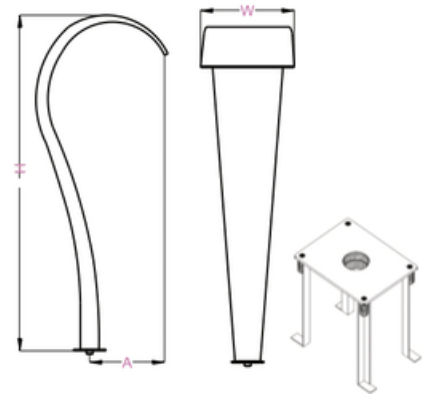

### ASCANMINI500

- Flow - 16 m<sup>3</sup>/hr
- Height - 500mm
- Width - 500mm
- Inlet connection - 2" (63mm)

WATER CANNON - MAXI 500

### ASCOBMINI500

- Flow - 16 m<sup>3</sup>/hr
- Height - 500mm
- Width - 500mm
- Inlet connection - 2" (63mm)

### ASCOBMAXI500

- Flow - 16 m<sup>3</sup>/hr
- Height - 500mm
- Width - 500mm
- Inlet connection - 2" (63mm)

COBRA WATER FALL - ULTRA 400

### ASCOBUL400

- Flow - 11 m<sup>3</sup>/hr
- Height - 1000mm
- Width - 400mm
- Inlet connection - 2" (63mm)

NOTE : All SS water cannon comes with installation kit as standard. This makes installation very easy at site