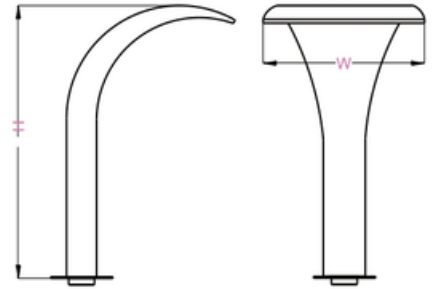

COBRA WATER FALL - MAXI 500

ASCOBMAXI500

- Flow - 16 m³/hr
- Height - 500mm
- Width - 500mm
- Inlet connection - 2" (63mm)