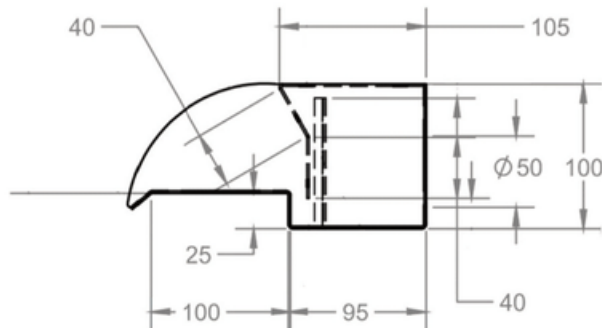

## SS Water Fall

More bathing pleasure with a water curtain or a water cannon made of acid proof stainless steel (316) with polished surface comes with internal diverter to ensure smooth water flow without turbulence.

Side view

Front view

## Technical Specification

| Picture | Effect | Ref Code   | Connection in mm | Flow details in LPM | MAX Recommended height in mm | Dimensions in mm |     |     |
|---------|--------|------------|------------------|---------------------|------------------------------|------------------|-----|-----|
|         |        |            |                  |                     |                              | A                | B   | C   |
|         |        | ASWF300SS  | 50mm             | 50                  | 300                          | 300              | 195 | 100 |
|         |        | ASWF600SS  | 50mm             | 100                 | 750                          | 600              | 195 | 100 |
|         |        | ASWF900SS  | 2x50mm           | 150                 | 1000                         | 900              | 195 | 100 |
|         |        | ASWF1200SS | 2x50mm           | 200                 | 1200                         | 1200             | 195 | 100 |