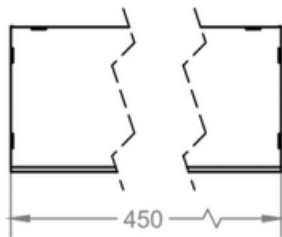

## SS Water Fall

More bathing pleasure with a water curtain or a water cannon made of acid proof stainless steel (316) with polished surface comes with internal diverter to ensure smooth water flow without turbulence.

Side view

Front view

## Technical Specification

| Picture | Effect | Ref Code   | Connection in mm | Flow details in LPM | MAX Recommended height in mm | Dimensions in mm |     |     |
|---------|--------|------------|------------------|---------------------|------------------------------|------------------|-----|-----|
|         |        |            |                  |                     |                              | A                | B   | C   |
|         |        | ASWF300SS  | 50mm             | 50                  | 300                          | 300              | 195 | 100 |
|         |        | ASWF600SS  | 50mm             | 100                 | 750                          | 600              | 195 | 100 |
|         |        | ASWF900SS  | 2x50mm           | 150                 | 1000                         | 900              | 195 | 100 |
|         |        | ASWF1200SS | 2x50mm           | 200                 | 1200                         | 1200             | 195 | 100 |